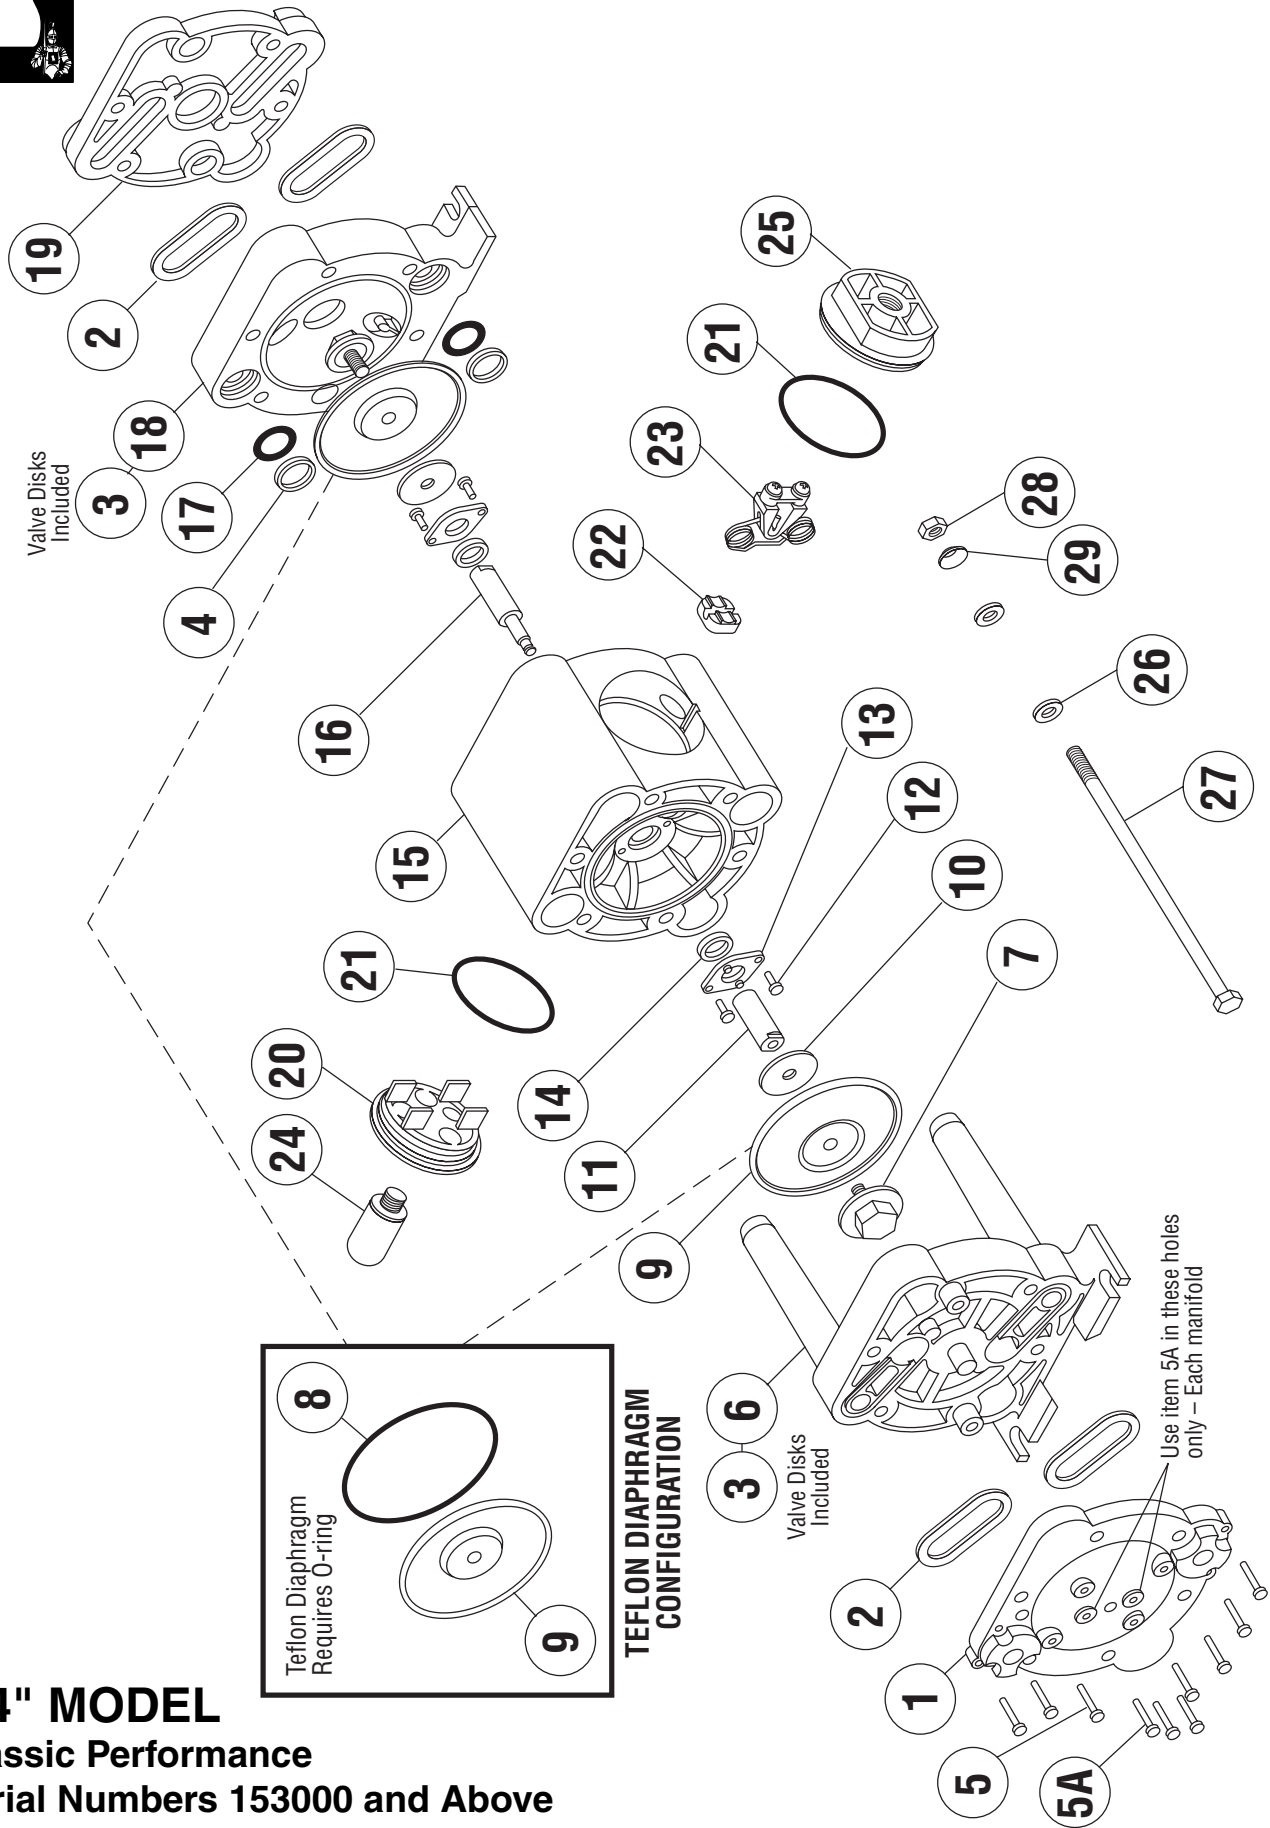

1/4" CLASSIC PERFORMANCE MODELS

PARTS LIST
P-9125A
NOVEMBER 2008
Page 1 of 2

SERIAL NUMBERS 153000 AND ABOVE

Refer to Bulletin P-605
Operating and Service Guide O-1215

ITEM	DESCRIPTION	QTY PER PUMP.	MODELS	PART NO.	MATERIAL
1	LEFT MANIFOLD (NPT/BSP compatible)	1	NC, BK RD CN KN	71-0503-40 71-0503-42 71-0503-46 71-0715-56	POLYPRO NYLON COND. NYLON PVDF
2	MANIFOLD, GASKET	4	NC, RD-B, CN-B CN, BK, RD, KN NC-E, RD-E, KN-E, CN-E BK-V, RD-V, KN-V, CN-V	71-2111-11 71-2111-59 71-2111-24 71-1936-13	GEOLAST PTFE SANTO VITON
3	VALVE DISC (Included in item 6 & 18. Cannot be ordered separately.)	4	ALL MODELS	71-1006-59	PTFE
4	O-RING RETAINER	2	ALL MODELS	71-2711-60	POLYPRO
5	SCREW (#8 X 1-1/4")	16	ALL MODELS	71-2524-26	SS
5A	SCREW (#8 X 1")	4	ALL MODELS	71-2525-26	SS
6	LEFT CHAMBER (Includes item 3)	1	NC, BK RD CN KN	71-0714-40 71-0714-42 71-0714-46 71-0714-56	POLYPRO NYLON COND. NYLON PVDF
7	OUTER DIAPHRAGM PLATE	2	NC, BK RD CN COND. KN	71-1205-40 71-1205-42 71-1205-46 71-1205-56	POLYPRO NYLON NYLON PVDF
8	O-RING, DIAPHRAGM (This o-ring used with PTFE diaphragms only !)	2	BK, RD, KN, CN BK-V, RD-V, KN-V, CN-V	71-0606-23 71-0606-13	SANTO VITON
9	DIAPHRAGM	2	NC, RD-B, CN-B CN, BK, RD, KN BK-V, RD-V, KN-V, CN-V NC-E, RD-E, KN-E, CN-E	71-0604-19 71-0604-59 71-0604-59 71-0604-23	GEOLAST PTFE PTFE SANTO
10	INNER DIAPHRAGM PLATE	2	ALL MODELS	71-1105-25	PS
11	DIAPHRAGM ROD (SHORT)	1	ALL MODELS	*	SS
12	SCREW (#6 X 1/2")	4	ALL MODELS	71-2510-26	SS
13	SEAL RETAINER	2	ALL MODELS	71-2710-60	POLYPRO
14	LIP SEAL	22	ALL MODELS	71-2000-76	NITRILE
15	INTERMEDIATE	1	ALL MODELS	71-1508-60	POLYPRO
16	DIAPHRAGM ROD (LONG)	1	ALL MODELS	*	SS

ITEM	DESCRIPTION	QTY PER PUMP.	MODELS	PART NO.	MATERIAL
17	O-RING, MANIFOLD TUBE	2	NC, RD-B, CN-B CN, BK, RD, KN NC-E, RD-E, KN-E, CN-E BK-V, RD-V, KN-V, CN-V	71-1928-11 71-1928-17 71-1928-15 71-1928-13	NITRILE PTFE EPDM VITON
18	RIGHT CHAMBER (Includes item 3)	1	NC, BK RD CN KN	71-0715-40 71-0715-42 71-0715-46 71-0503-56	POLYPRO NYLON COND. NYLON PVDF
19	RIGHT MANIFOLD (NPT/BSP compatible)	1	NC, BK RD CN KN	71-0513-40 71-0513-42 71-0513-46 71-0513-56	POLYPRO NYLON COND. NYLON PVDF
20	MUFFLER CAP	1	ALL MODELS	71-3108-60	POLYPRO
21	O-RING, CAPS	2	ALL MODELS	71-1909-11	NITRILE
22	SHUTTLE	1	ALL MODELS	71-0411-00	SPECIAL
23	SPRING CLIP ASSY	1	ALL MODELS	75-1000-00	VARIOUS
24	EXTERNAL MUFFLER	1	ALL MODELS	71-3003-00	SPECIAL
25	AIR INLET CAP	1	ALL MODELS	71-3109-60	POLYPRO
26	FLAT WASHER	12	ALL MODELS	71-2300-26	SS
27	CAP SCREW	6	ALL MODELS	71-2517-26	SS
28	HEX NUT (1/4" - 20)	6	ALL MODELS	71-2600-26	SS
29	WASHER, TENSION	6	ALL MODELS	71-2305-26	SS

* NOTE: DIAPHRAGM ROD AVAILABLE ONLY AS AN ASSEMBLY.

DIAPHRAGM ROD ASSEMBLY Items 11 & 16	1	ALL MODELS	73-9000-00	SS

REPAIR KITS - WET END SS Includes items 2, 4, 9, 17 & (8 - Used in pumps built w/ PTFE) To order a wet end repair kit, add "KIT" to the pump model. e.g. NC-025 KIT

NOTES:
1. SS = STAINLESS STEEL, PS = PLATED STEEL

1/4" MODEL
Classic Performance
Serial Numbers 153000 and Above